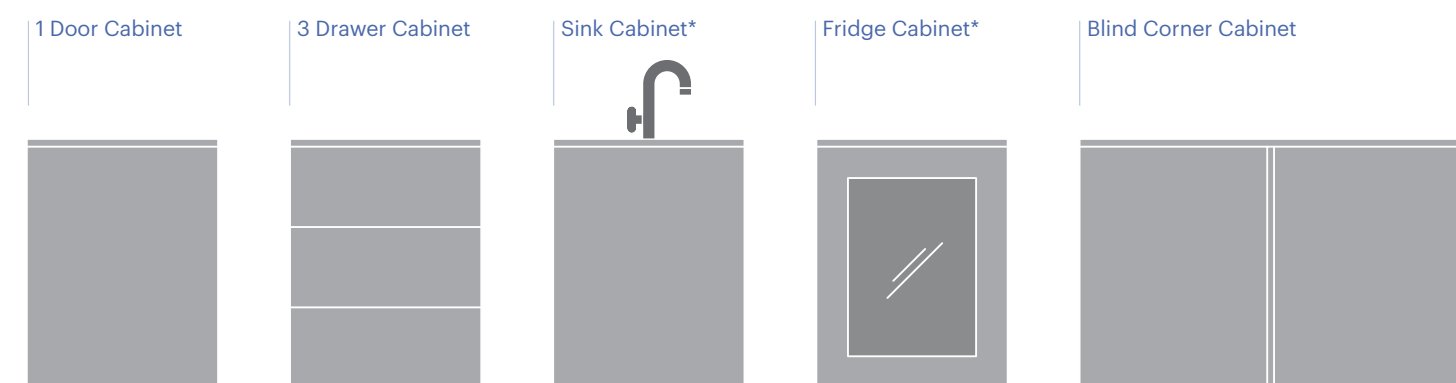

How the Elementa System Works...

1 Select your built-in BBQ A wide selection of 4, 5 and 6 Burner barbeques from Ziegler & Brown, Beefmaster Premium and Cucina to choose from.

2 Select your modules + configuration Mix 'n' Match to suit your needs: