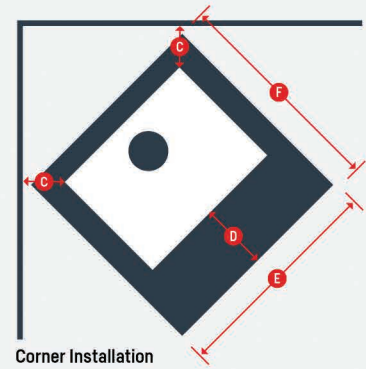

# Hearth Clearance Dimensions

Standard Installation

Corner Installation

		Rear Wall A	Side Wall B	Corner C	Hearth Front D	Hearth Minimum Dimensions		Rear to Centre Flue G
						E Width	F Depth	
Saxon	<b>Blackwood</b> With Maxiheat decromesh default flue kit	100	350	50	450	920	970	164
	<b>Mahogany</b> With Maxiheat decromesh default flue kit	150	450	150	450	1000	1050	180
	<b>Rosewood</b> With Maxiheat decromesh default flue kit	100	500	100	500	940	1040	174
	<b>Walnut</b> With Maxiheat decromesh default flue kit	75	400	75	400	900	870	171
Austwood	<b>Blaxland</b> With Maxiheat standard default stainless flue kit	275	300	170	430	880	940	193
	With Maxiheat decromesh default flue kit	150	300	100				
	<b>Wentworth</b> With Maxiheat standard default stainless flue kit	300	400	100	400	930	990	193
	With Maxiheat decromesh default flue kit	100	400	50				
	<b>Lawson</b> With Maxiheat standard default stainless flue kit	375	525	200	670	1033	1230	193
With Maxiheat decromesh default flue kit	250	525	125					
Norseman	<b>Eclipse</b> With Maxiheat standard black default flue kit	250	425	275	300	800	900	224
	With Maxiheat standard black default flue kit (double shields)	75	400	100				
	<b>Forester</b> With Maxiheat standard default stainless kit	475	800	525	300	850	850	175
	With Maxiheat standard default stainless flue kit with single shield	250	800	525				
	With Maxiheat decromesh default flue kit	250	800	525				
	With Maxiheat standard default stainless flue kit with double shields	150	800	525				
	<b>Legend</b> With Maxiheat standard default stainless kit	400	400	250	300	850	850	175
	With Maxiheat standard default stainless flue kit with single shield	200	400	125				
	With Maxiheat decromesh default flue kit	200	400	125				
	With Maxiheat standard default stainless flue kit with double shields	90	400	125				
	<b>Nevada</b> With Maxiheat standard default stainless kit	425	400	225	300	850	750	175
	With Maxiheat standard default stainless flue kit with single shield	175	400	175				
	With Maxiheat decromesh default flue kit	175	400	175				
With Maxiheat standard default stainless flue kit with double shields	100	400	175					
<b>Silhouette GL</b> With Maxiheat decromesh default flue kit	100	275	75	350	980	950	172	
<b>Silhouette GLX</b> With Maxiheat decromesh flue kit with outer shield	75	350	50	300	1020	965	185	
Ziegler & Brown	<b>Flamme</b> With wall penetration flue kit	90	175	90	300	600	895	N/A
	With vertical flue kit	290	175	90				
	<b>Komfort</b> With wall penetration flue kit	90	75	135	300	465	825	N/A
	With vertical flue kit	290	75	135				
Maxiheat	<b>Manor 1000</b> With Maxiheat standard black default flue kit	350	675	400	300	850	700	152
	With Maxiheat decromesh default flue kit (with inner shield)	420	640	400				