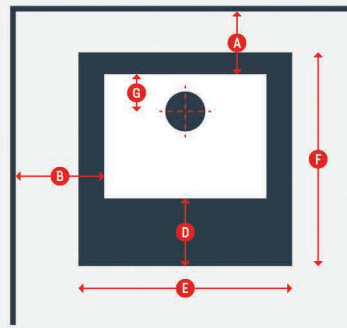

# Hearth Clearance Dimensions

Standard Installation

Corner Installation

		Rear Wall A	Side Wall B	Corner C	Hearth Front D	Hearth Minimum Dimensions		Rear to Centre Flue G
						E Width	F Depth	
Saxon	<b>Blackwood</b> With Maxiheat decromesh default flue kit	100	350	50	450	920	970	164
	<b>Mahogany</b> With Maxiheat decromesh default flue kit	150	450	150	450	1000	1050	180
	<b>Rosewood</b> With Maxiheat decromesh default flue kit	100	500	100	500	940	1040	174
	<b>Walnut</b> With Maxiheat decromesh default flue kit	75	400	75	400	900	870	171
Austwood	<b>Blaxland</b> With Maxiheat standard default stainless flue kit	275	300	170	430	880	940	193
	With Maxiheat decromesh default flue kit	150	300	100				
	<b>Wentworth</b> With Maxiheat standard default stainless flue kit	300	400	100	400	930	990	193
	With Maxiheat decromesh default flue kit	100	400	50				
	<b>Lawson</b> With Maxiheat standard default stainless flue kit	375	525	200	670	1033	1230	193
With Maxiheat decromesh default flue kit	250	525	125					
Norseman	<b>Eclipse</b> With Maxiheat standard black default flue kit	250	425	275	300	800	900	224
	With Maxiheat standard black default flue kit (double shields)	75	400	100				
	<b>Forester</b> With Maxiheat standard default stainless kit	475	800	525	300	850	850	175
	With Maxiheat standard default stainless flue kit with single shield	250	800	525				
	With Maxiheat decromesh default flue kit	250	800	525				
	With Maxiheat standard default stainless flue kit with double shields	150	800	525				
	<b>Legend</b> With Maxiheat standard default stainless kit	400	400	250	300	850	850	175
	With Maxiheat standard default stainless flue kit with single shield	200	400	125				
	With Maxiheat decromesh default flue kit	200	400	125				
	With Maxiheat standard default stainless flue kit with double shields	90	400	125				
	<b>Nevada</b> With Maxiheat standard default stainless kit	425	400	225	300	850	750	175
	With Maxiheat standard default stainless flue kit with single shield	175	400	175				
	With Maxiheat decromesh default flue kit	175	400	175				
With Maxiheat standard default stainless flue kit with double shields	100	400	175					
<b>Silhouette GL</b> With Maxiheat decromesh default flue kit	100	275	75	350	980	950	172	
<b>Silhouette GLX</b> With Maxiheat decromesh flue kit with outer shield	75	350	50	300	1020	965	185	
Ziegler & Brown	<b>Flamme</b> With wall penetration flue kit	90	175	90	300	600	895	N/A
	With vertical flue kit	290	175	90				
	<b>Komfort</b> With wall penetration flue kit	90	75	135	300	465	825	N/A
	With vertical flue kit	290	75	135				
Maxiheat	<b>Manor 1000</b> With Maxiheat standard black default flue kit	350	675	400	300	850	700	152
	With Maxiheat decromesh default flue kit (with inner shield)	420	640	400				