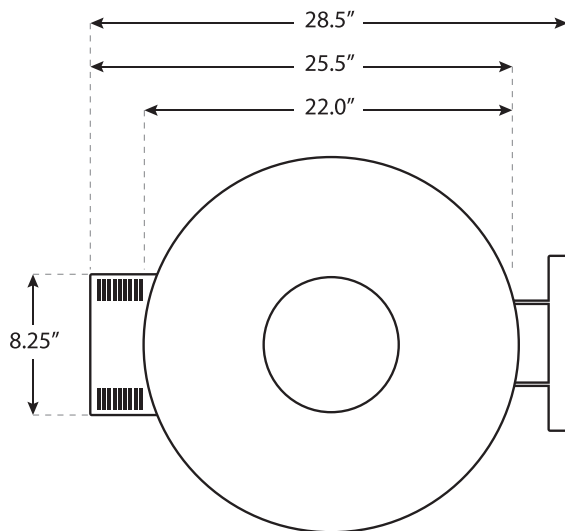

Please use this as a general guide for installing a ClassicJoe Stand Alone ceramic grill in a built-in outdoor kitchen or grill table. **We highly recommend that the actual grill being installed be measured.**

ClassicJoe Side View

ClassicJoe Open Clearance

ClassicJoe Top View

The 1" ceramic feet are included in the height.