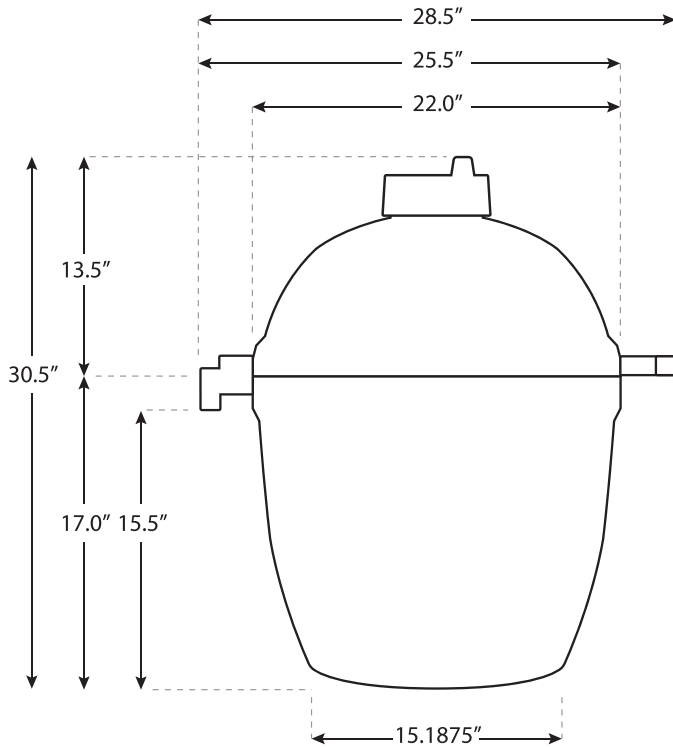

ClassicJoe Side View

ClassicJoe Open Clearance

ClassicJoe Top View

The 1" ceramic feet are included in the height.