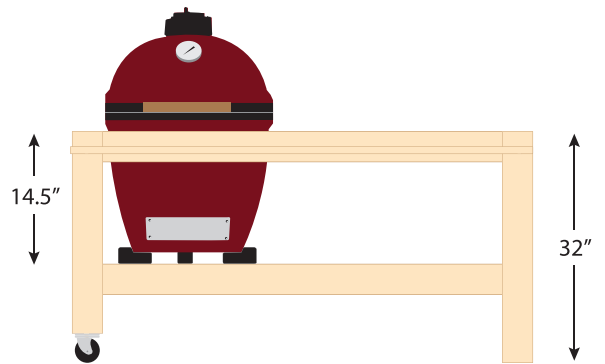

Please use this as a general guide for installing a ClassicJoe Stand Alone ceramic grill in a built-in outdoor kitchen or grill table. **We highly recommend that the actual grill being installed be measured.**

ClassicJoe Side View

ClassicJoe Open Clearance

ClassicJoe Top View

The 1" ceramic feet are included in the height.