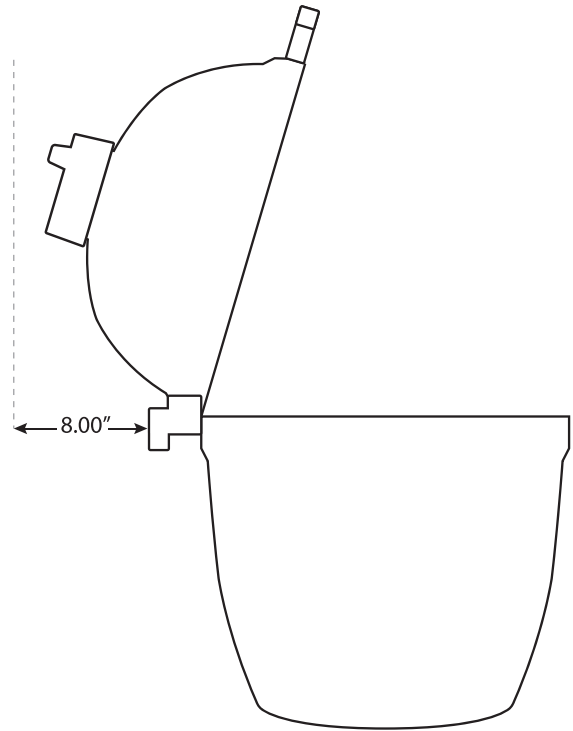

Please use this as a general guide for installing a ClassicJoe Stand Alone ceramic grill in a built-in outdoor kitchen or grill table. **We highly recommend that the actual grill being installed be measured.**

ClassicJoe Side View

ClassicJoe Open Clearance

ClassicJoe Top View

The 1" ceramic feet are included in the height.